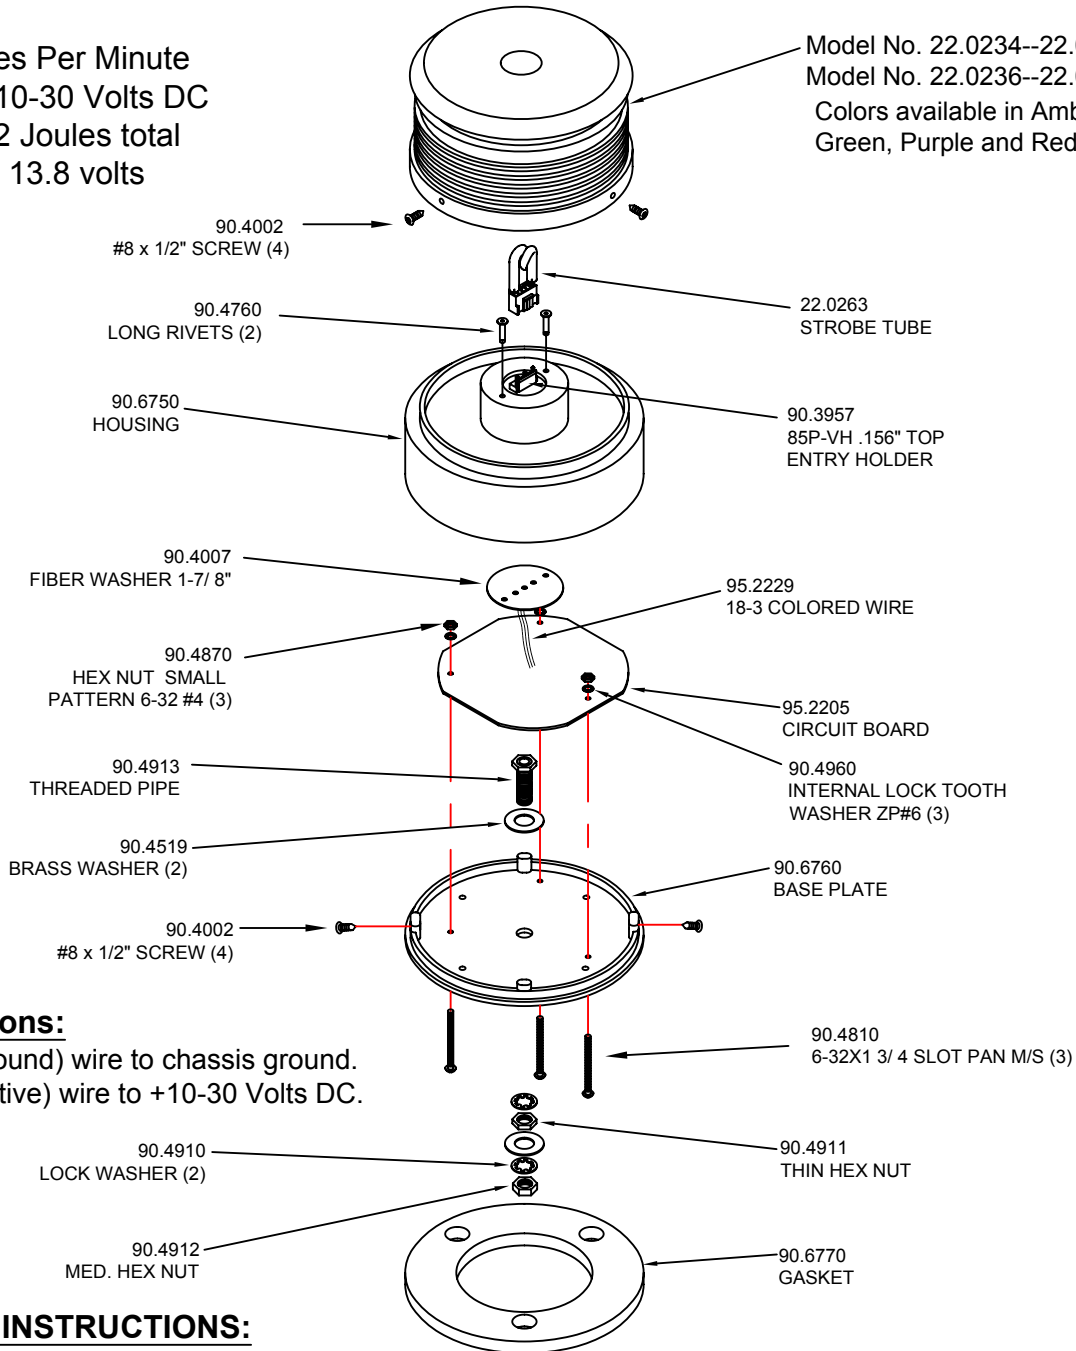

# MODEL NO. 22.0234/ 22.0236 360° Permanent Mount Strobe

60 Quad Flashes Per Minute  
Input voltage - +10-30 Volts DC  
20 Watts - 19.2 Joules total  
1.8 amps @ 13.8 volts

Model No. 22.0234--22.0104 4" Lens  
Model No. 22.0236--22.0106 6" Lens  
Colors available in Amber, Clear, Blue,  
Green, Purple and Red

### Wiring Instructions:

Connect Black (Ground) wire to chassis ground.  
Connect Red (Positive) wire to +10-30 Volts DC.  
Fused at 8 amps

### INSTALLATION INSTRUCTIONS:

When mounting this product & drilling holes, the installer MUST be sure that no vehicle components or other vital parts could be damaged by the drilling process. Check both sides of the mounting surface before drilling begins. Also de-burr any holes and remove any metal shards or remnants. Install grommets into all wire passage holes.