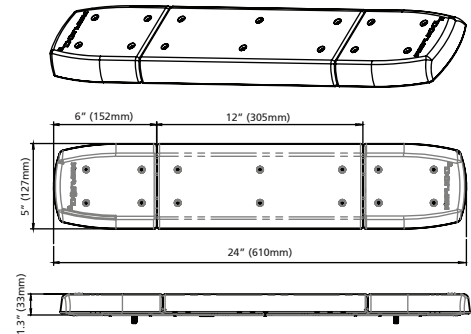

LIGHTBARS

11 SERIES REFLEXL[®]

Narrow LED Lightbar

The 11 Series ReflexL[®] is ECCO's most compact and low-profile warning lightbar yet. This sleek lightbar offers rugged durability with its polycarbonate lens and aluminum frame. Designed to be mounted permanently with included mounting feet, on an optional headache rack or temporarily with magnetic mounting options, the ReflexL[®] provides discreet and powerful warning for any vehicle application. Available in single-color or in dual-color options supporting up to 91 flash patterns, this LED lightbar equips your vehicle with the versatility needed to get the job done — the perfect fit for any tow truck, work truck, or utility vehicle where compact warning is essential.

Models

| PART NO. | LENGTH | MOUNT | LED COLOR |
|----------------|--------|--------|-----------|
| 11-024CA-E | 24" | 4 Bolt | A |
| 11-024CA-E-MG | 24" | Magnet | A |
| 11-024CAC-E | 24" | 4 Bolt | AW |
| 11-024CAC-E-MG | 24" | Magnet | AW |
| 11-048CA-E | 48" | 4 Bolt | A |
| 11-048CAC-E | 48" | 4 Bolt | AW |

Design Features

- Multiple mounting options
- Compact and powerful warning
- 35 flash patterns (single-color), 91 flash patterns (dual-color)
- Compact footprint: 1.3" tall by 5" wide
- Aluminum frame, polycarbonate lens, and stainless steel mounting feet
- Temperature Range: -40°F to +149°F (-40°C to +65°C)

Accessories

EZ11HRM
Headache Rack

Dimensions

24" (610mm)

48" (1220mm)