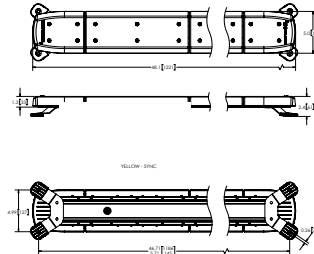

LIGHTBARS

11 SERIES REFLEXL[®] Narrow LED Lightbar

24" and
48" only

The 11 Series ReflexL[®] is ECCO's most compact and low-profile warning lightbar yet. This sleek lightbar offers rugged durability with its polycarbonate lens and aluminum frame. Designed to be mounted permanently with included mounting feet, on an optional headache rack or temporarily with magnetic mounting options, the ReflexL[®] provides discreet and powerful warning for any vehicle application. Available in single-color or in dual-color options supporting up to 91 flash patterns, this LED lightbar equips your vehicle with the versatility needed to get the job done — the perfect fit for any tow truck, work truck, or utility vehicle where compact warning is essential.

Models

PART NO.	LENGTH	MOUNT	LED COLOR
11-024CA-E	24"	4 Bolt	A
11-024CA-E-MG	24"	Magnet	A
11-024CAC-E	24"	4 Bolt	AW
11-024CAC-E-MG	24"	Magnet	AW
11-048CA-E	48"	4 Bolt	A
11-048CAC-E	48"	4 Bolt	AW
11-060CA-E	60"	6 Bolt	A
11-060CAC-E	60"	6 Bolt	AW
11-060TOW-E	60"	6 Bolt	A

Design Features

- Multiple mounting options
- Compact and powerful warning
- 35 flash patterns (single-color), 91 flash patterns (dual-color)
- Compact footprint: 1.3" tall by 5" wide
- Aluminum frame, polycarbonate lens, and stainless steel mounting feet
- Temperature Range: -40°F to +149°F (-40°C to +65°C)

Accessories

EZ11HRM
Headache Rack

Dimensions

24" (610mm)

48" (1220mm)

60" (1526mm)