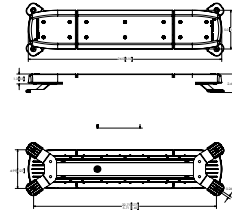

LIGHTBARS

11 SERIES REFLEXL[®] Narrow LED Lightbar

24" and
48" only

The 11 Series ReflexL[®] is ECCO's most compact and low-profile warning lightbar yet. This sleek lightbar offers rugged durability with its polycarbonate lens and aluminum frame. Designed to be mounted permanently with included mounting feet, on an optional headache rack or temporarily with magnetic mounting options, the ReflexL[®] provides discreet and powerful warning for any vehicle application. Available in single-color or in dual-color options supporting up to 91 flash patterns, this LED lightbar equips your vehicle with the versatility needed to get the job done — the perfect fit for any tow truck, work truck, or utility vehicle where compact warning is essential.

Models

PART NO.	LENGTH	MOUNT	LED COLOR
11-024CA-E	24"	4 Bolt	A
11-024CA-E-MG	24"	Magnet	A
11-024CAC-E	24"	4 Bolt	AW
11-024CAC-E-MG	24"	Magnet	AW
11-048CA-E	48"	4 Bolt	A
11-048CAC-E	48"	4 Bolt	AW
11-060CA-E	60"	6 Bolt	A
11-060CAC-E	60"	6 Bolt	AW
11-060TOW-E	60"	6 Bolt	A

Design Features

- Multiple mounting options
- Compact and powerful warning
- 35 flash patterns (single-color), 91 flash patterns (dual-color)
- Compact footprint: 1.3" tall by 5" wide
- Aluminum frame, polycarbonate lens, and stainless steel mounting feet
- Temperature Range: -40°F to +149°F (-40°C to +65°C)

Accessories

EZ11HRM
Headache Rack

Dimensions

24" (610mm)

48" (1220mm)

60" (1526mm)