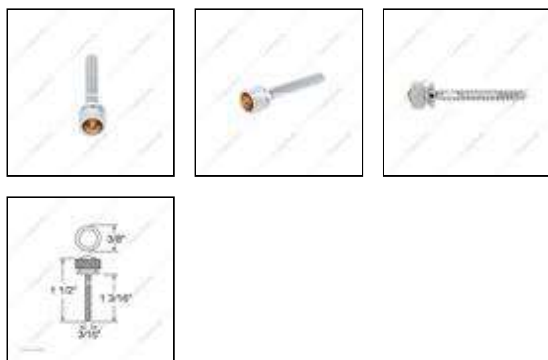

United Pacific

Chrome Long Dash Screw With Copper Crystal For Freightliner (Bulk)

SKU # 24051B

We carry a variety of knobs for fan/air, lights, panel lights, radios, timers, washers, and wipers. Dash screws with your color of choice Swarovski crystal diamonds for Peterbilt, Kenworth, Freightliner, and International trucks are available.

Warranty 6 MONTHS

Description

- Beautiful chrome plated finish with triple chrome plating process.
- Chrome long dash screws with crystal for Freightliner.
- High quality exquisite European crystal.
- Fits various years and models.
- Thread: #10 x 1-3/16" Long with 3/8" knurled head.

Contact Us

- Available in bulk.

Specifications

No.	24051B
Base Unit of Measure	EACH
Bar Code No.	710270063130
Package Dimension	0"L x 0"W x 0"H
Package Weight	0 lbs
Truck Flyer No.	UN210125

WARNING: Cancer and Reproductive Harm – www.P65Warnings.ca.gov.