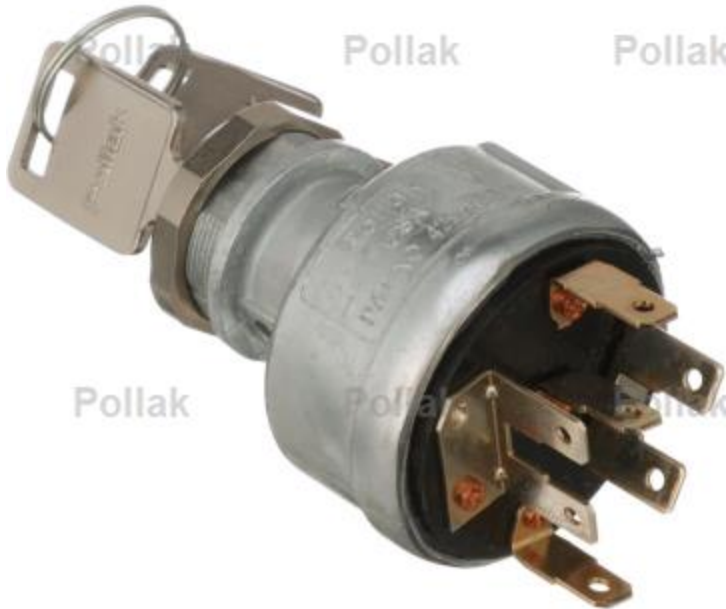

## PRODUCT DETAILS

---

# 31-19101P

## Ignition Starter Switch Individually Packaged in a Box

**Pollak**

POP: W

Per Car: 1

**CHECK YOUR FIT**

+ Add to Saved List

---

### Part Specifications

Warranty: 1 year

Coding: Coded

Finish: Aluminum

Instructions Included: Yes

Color/Finish: Metal  
Connector Gender: Male (1)  
Hardware included: No  
Key Programmable: Yes  
Key Quantity: 2  
Keys Included: Yes  
Mounting Bracket(s) Included: No  
Mounting Type: All standard  
Terminal Gender: Male (1)  
Terminal Quantity: 7  
Terminal Type: Blade  
Voltage: 12