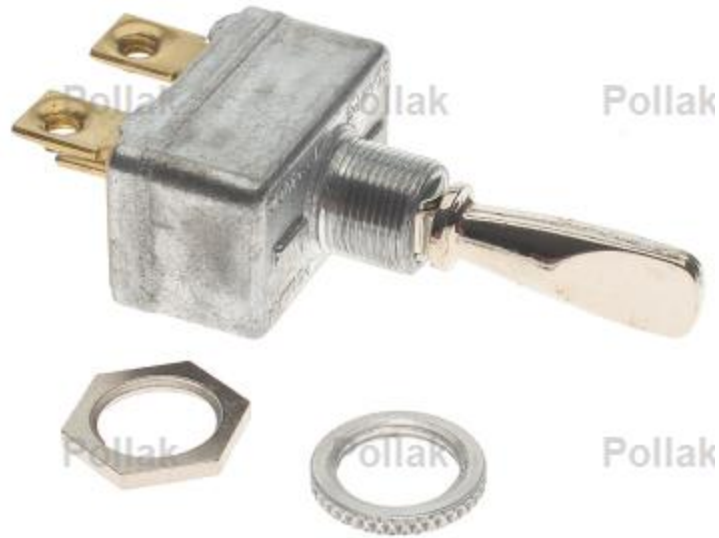

PRODUCT DETAILS

34-225EP

Toggle Switch Retail Poly-Bag (Value Line)

Pollak

POP: W

Per Car: 1

CHECK YOUR FIT

+ Add to Saved List

Part Specifications

Voltage: For 6, 12, 24 Volt Systems

Connector Gender: Male

Terminal Quantity: 3

Terminal Gender: Male

Terminal Type: Screw & Blade

Attachment Method: Screw-in

Color/Finish: Silver

Warranty: 1 year

Features & Benefits

- Rugged Glass Filled Nylon Slide And Die-Cast Body
- Brass Terminals (.312 Wide) Riveted To Base To Handle 3 In-Lb Torque
- Custom Designed Toggle

For Catalog assistance: (718) 316-4400