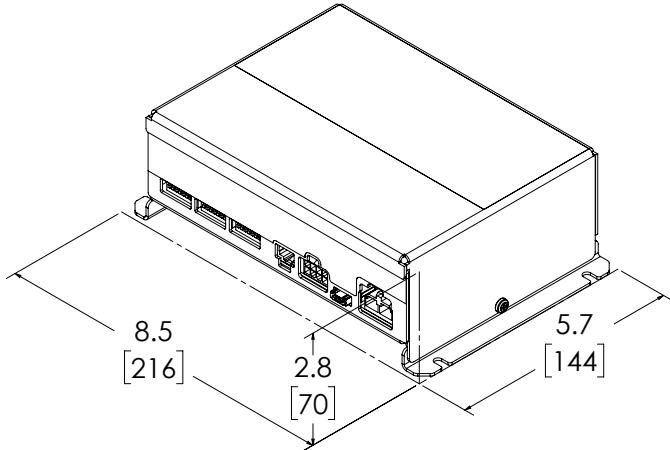

BANSHEE® SIREN AMP

AMPLIFIER SIREN SYSTEM WITH
DUAL TONE AND LOW FREQUENCY

The Banshee® is the only siren amplifier system with eight dual tones, three low-frequency tones, electronic air horn and additional built-in specialty tones. It works with any siren system on the market; retrofit to any emergency vehicle. Features include unique command alert, yelp stop tones and universal dual tones. Operate the electronic air horn independently of the primary siren or while the primary siren is engaged.

VOLTS	12V
WATTS	100W / 200W
DIMS	2.8" H x 8.5" L x 5.7" D 71mm H x 216mm L x 145mm D
CERTS	J1849, CA T13, R10
DETAILS	<ul style="list-style-type: none"> ▪ A secondary siren amplifier with the ability to upgrade your system with dual and low frequency siren tones ▪ Eight universal-dual tones (Wail, Yelp, Hyper-Yelp 1, Hyper-Yelp 2, Hi-Lo 1, Hi-Lo 2, Hyper-Lo 1, Hyper Lo 2) ▪ Three low-frequency tones (synchronized 1/2 frequency, low frequency Yelp, and low frequency Wail) ▪ Special tones for specific emergency situations that call for added attention ▪ Compatible with any siren system already on the market ▪ C3100 speaker is capable of producing low frequency tones
MODEL	TYPE
3450	Eight universal dual tones, three low-frequency tones