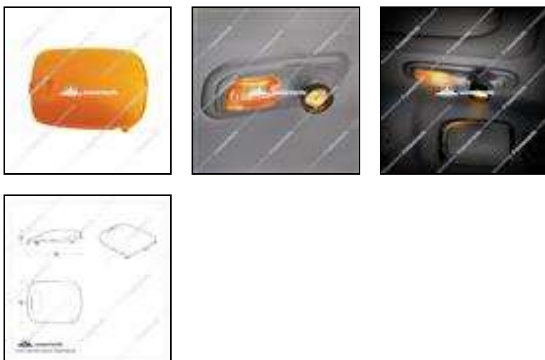

United Pacific

Rectangular Dome Light Lens For 2006+ Peterbilt - Amber

SKU # 37050

It's time to switch things up with United Pacific dome light lenses that come in all sorts of different colors and sizes. Available for Peterbilt, Kenworth, Freightliner, and various other applications.

Warranty 6 MONTHS

Description

- Fits 2006+ Peterbilt 379, 389, 388, 387, 386, 384, and various other models.
- Easy installation, snaps into original housing.
- Replaces rectangular dome light lens on OEM# P54-6011-2212.