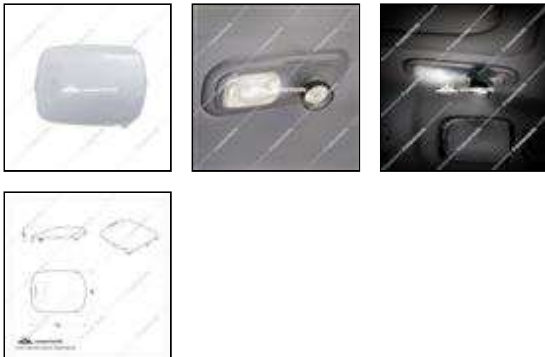

## Rectangular Dome Light Lens For 2006+ Peterbilt - Clear

SKU # 37052

It's time to switch things up with United Pacific dome light lenses that come in all sorts of different colors and sizes. Available for Peterbilt, Kenworth, Freightliner, and various other applications.

## Description

- Fits 2006+ Peterbilt 379, 389, 388, 387, 386, 384, and various other models.
- Easy installation, snaps into original housing.
- Replaces rectangular dome light lens on OEM# P54-6011-2212.