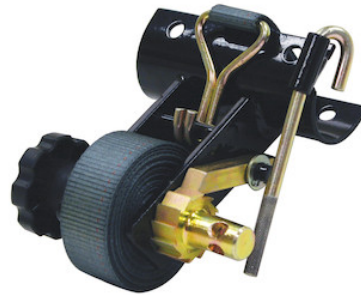

1-1/2 Inch x 7 Foot Ladder Rack Ratchet Tie Down Tube Mount With Double J Hooks

Buyers Part Number: 5480007

Buyers Products 1-1/2 Inch Ratchet Tie Downs for Round Tube Ladder Racks bolt to a "round tube" style ladder rack for convenient anchoring and cargo control points.

- Adds convenient, permanent securing points to a ladder rack with round tubing.
- Housing is black powder-coated or zinc-coated for corrosion protection.

Specifications

Capacity	1500 lb	Handle Type	Ratchet
Hook Type	Double J	Length	7.00'
Material	Polyester	Width	1.50"
Working Load Limit (W.L.L.)	500 lb	Shipping Weight	7.83 lb