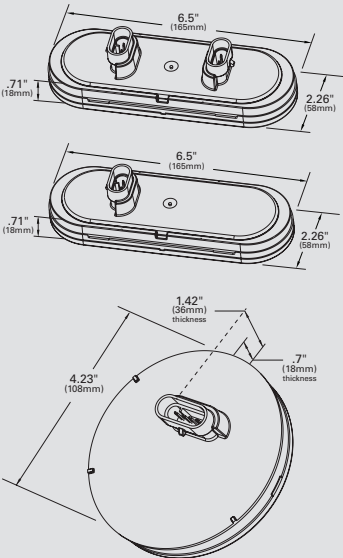

PART #	DESCRIPTION	VOLTAGE	AMPERAGE
54812	6" Heated All-Weather Oval With Backup Hardshell	12V	2A Max With Heater
54812-3	6" Heated All-Weather Oval With Backup Hardshell - Bulk Pack	12V	2A Max With Heater
54822	6" Heated All-Weather Oval Hardshell	12V	2A Max With Heater
54822-3	6" Heated All-Weather Oval Hardshell - Bulk Pack	12V	2A Max With Heater
55022	4" Heated All-Weather STT Hardshell	12V	2A Max With Heater
55022-3	4" Heated All-Weather STT Hardshell - Bulk Pack	12V	2A Max With Heater
55262	4" Heated All-Weather STT With Backup Hardshell	12V	2A Max With Heater
55262-3	4" Heated All-Weather STT With Backup Hardshell - Bulk Pack	12V	2A Max With Heater

EZ-FIND
SCAN FOR TECH SPECS,
RELATED PRODUCTS
AND MORE

**FOR MORE INFORMATION
VISIT OUR WEBSITE.
GROTE.COM**