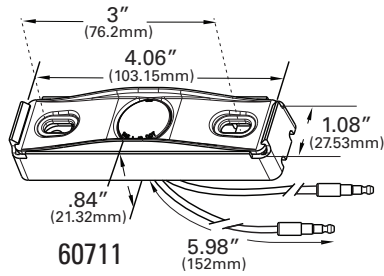

Multi-volt Dot LED License Lamp Family

Data Sheet

L I C E N S E