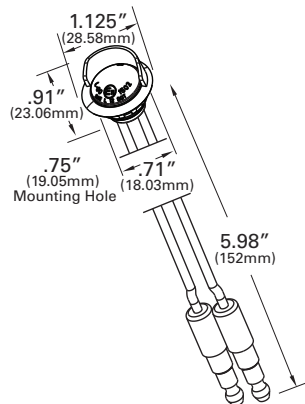

Multi-volt Dot LED License Lamp Family

Data Sheet

L I C E N S E

60721

2600 Lanier Drive, Madison, Indiana U.S.A. 47250-0550

U.S. 800.628.0809 Canada 800.268.5612

Europe +49 9422 40331-0 Mexico +(52) 818262 4412 China +86.21.5774.9633

grote.com