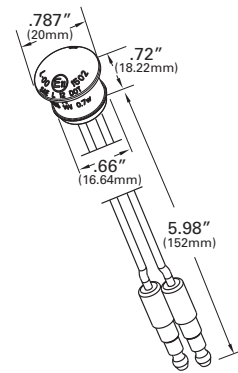

Multi-volt Dot LED License Lamp Family

Data Sheet

L I C E N S E

60651

2600 Lanier Drive, Madison, Indiana U.S.A. 47250-0550

U.S. 800.628.0809 Canada 800.268.5612

Europe +49 9422 40331-0 Mexico +(52) 818262 4412 China +86.21.5774.9633

grote.com