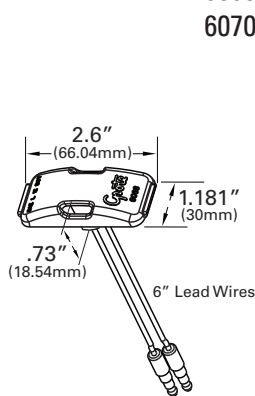

Multi-volt Dot LED License Lamp Family

Data Sheet

L I C E N S E

60671

2600 Lanier Drive, Madison, Indiana U.S.A. 47250-0550

U.S. 800.628.0809 Canada 800.268.5612

Europe +49 9422 40331-0 Mexico +(52) 818262 4412 China +86.21.5774.9633

grote.com