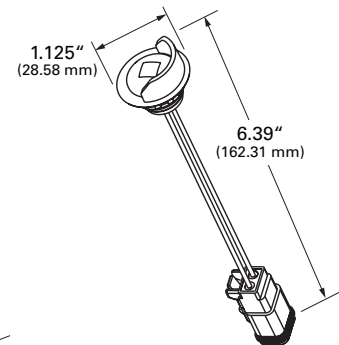

60861

2600 Lanier Drive, Madison, Indiana U.S.A. 47250-0550

U.S. 800.628.0809 Canada 800.268.5612

Europe +49 9422 40331-0 Mexico +(52) 818262 4412 China +86.21.5774.9633

grote.com