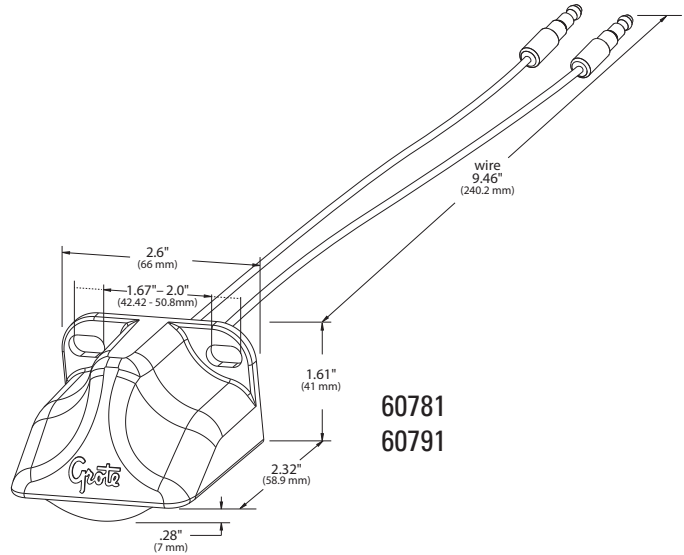

60781
60791