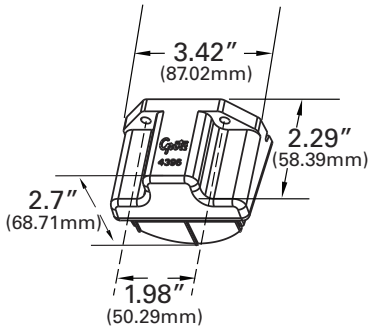

60681
60701