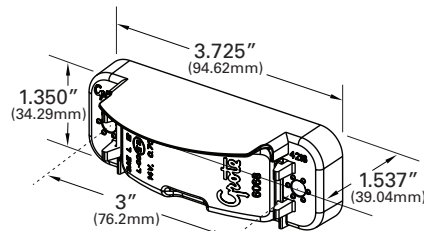

Multi-volt Dot LED License Lamp Family

Data Sheet

L I C E N S E

60691

2600 Lanier Drive, Madison, Indiana U.S.A. 47250-0550

U.S. 800.628.0809 Canada 800.268.5612

Europe +49 9422 40331-0 Mexico +(52) 818262 4412 China +86.21.5774.9633

grote.com