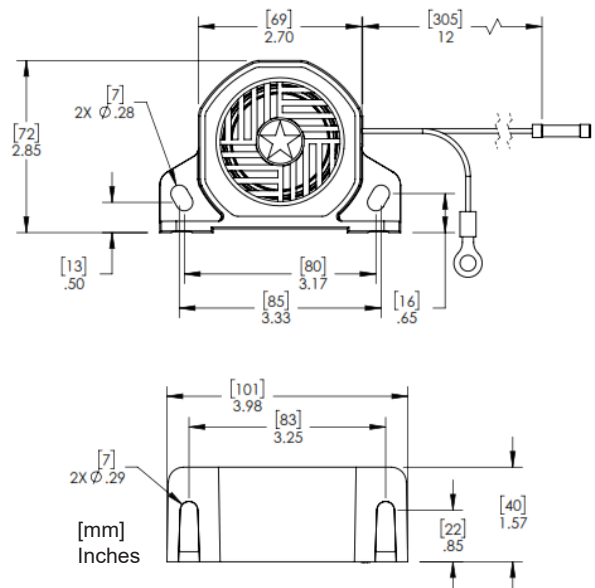

STAR HEADLIGHT & LANTERN CO.

64 SERIES

Specifications and Features

- Industry standard mounting foot print
- Polarity protected
- Connections: 12" Red wire with 16-18 AWG butt splice, 3" Black wire with 1/4" ring terminal
- Glass filled nylon housing
- SAE J994

Model Numbers/Descriptions:

64-097	Single-tone, 12/48V DC, 97dB, SAE J994 Type C
64-102	Single-tone, 12/24V DC, 102dB, SAE J994 Type F
64-107	Single-tone, 12/24V DC, 107dB, SAE J994 Type B

SF213 Rev- 10-14-19