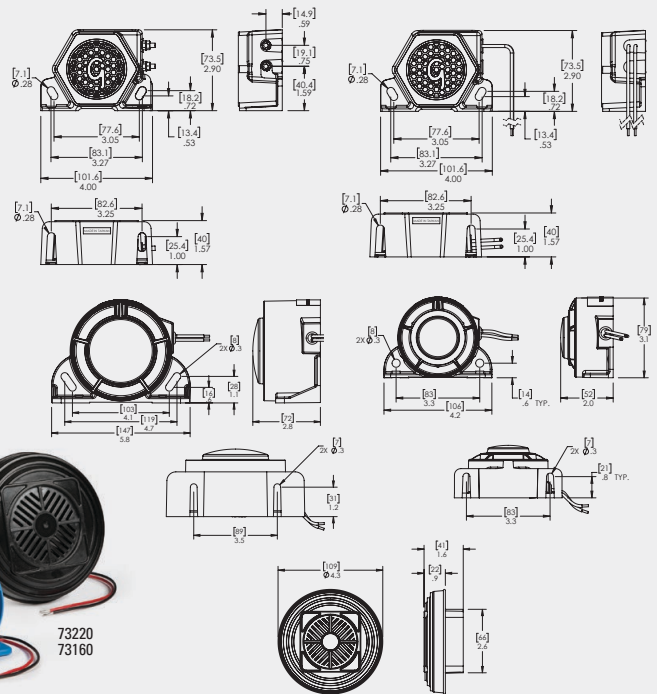

Voltage: 12 to 24 VDC

Amp Draw: 0.1 AMPS – 0.5 AMPS @ 12 VDC

73090, 73110

73040

73070, 73080, 73030,
73170, 73310

73250, 73240, 73360,
73370, 73350

PART	DESCRIPTION	DECIBELS	VOLTAGE	APPROVALS
73040	Backup Alarm, Medium Duty	97dB	12/24V	SAEJ994 Type C
73090	Backup Alarm, Medium Duty	107dB	12/24V	SAEJ994 Type B
73110	Backup Alarm, Self Adjusting	82dB to 102dB	12/24V	SAEJ994 Type F
73250	Backup Alarm, Reverse Mounted Speaker	107dB	12/24V	SAEJ994 Type B
73070	Backup Alarm, Reverse Mounted Speaker	112dB	12/24V	SAEJ994 Type A
73240	Backup Alarm, Reverse Mounted Speaker, Self Adjusting	87dB to 107dB	12/24V	SAEJ994 Type F
73080	Backup Alarm, Reverse Mounted Speaker, Self Adjusting	87dB to 112dB	12/24V	SAEJ994 Type F
73030	Backup Alarm, Reverse Mounted Speaker, Selectable	107dB or 112dB	12/24V	SAEJ994 Type F
73220	Backup Alarm, 4" Grommet Mount	97dB	12/24V	SAEJ994 Type C
73160	Backup Alarm, 4" Grommet Mount	107dB	12/24V	SAEJ994 Type B
73310	Backup Alarm, Multi Frequency	97dB	12/24V	SAEJ994 Type C
73170	Backup Alarm, Multi Frequency	107 dB	12/24V	SAEJ994 Type B
73360	Backup Alarm, Dual-Tone	97dB	12-36V	SAEJ944 Type C
73370	Backup Alarm, Dual-Tone	102Db	12-36V	SAEJ944 Type F
73350	Backup Alarm, Dual-Function	97Db	12-36V	SAEJ944 Type C