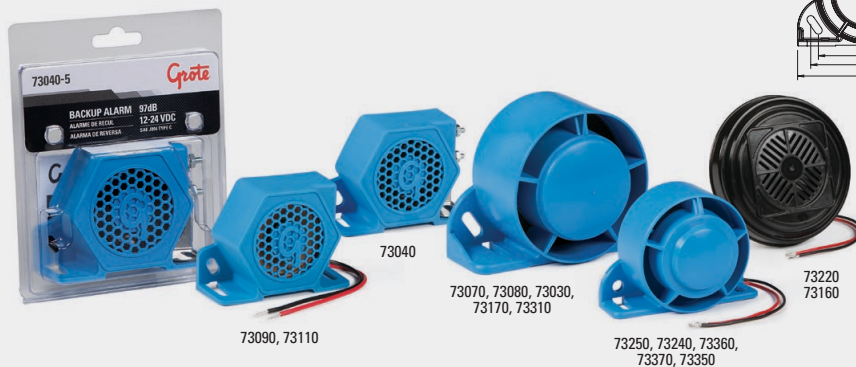

DID YOU KNOW?

BACKUP ALARMS From Grote

Product Information Sheet

►► NOW AVAILABLE!

FEATURES & BENEFITS

- Rugged construction Glass-Filled Nylon housings
- Universal mounting including grommet mounted products
- Available in a range of Decibel output levels to fit a wide variety of application needs
- Select the best output level based on environment and ambient noise levels where the alarms will be in use

Voltage: 12 to 24 VDC

Amp Draw: 0.1 AMPS – 0.5 AMPS @ 12 VDC

73090, 73110

73040

73070, 73080, 73030,
73170, 73310

73250, 73240, 73360,
73370, 73350

PART	DESCRIPTION	DECIBELS	VOLTAGE	APPROVALS
73040	Backup Alarm, Medium Duty	97dB	12/24V	SAEJ994 Type C
73090	Backup Alarm, Medium Duty	107dB	12/24V	SAEJ994 Type B
73110	Backup Alarm, Self Adjusting	82dB to 102dB	12/24V	SAEJ994 Type F
73250	Backup Alarm, Reverse Mounted Speaker	107dB	12/24V	SAEJ994 Type B
73070	Backup Alarm, Reverse Mounted Speaker	112dB	12/24V	SAEJ994 Type A
73240	Backup Alarm, Reverse Mounted Speaker, Self Adjusting	87dB to 107dB	12/24V	SAEJ994 Type F
73080	Backup Alarm, Reverse Mounted Speaker, Self Adjusting	87dB to 112dB	12/24V	SAEJ994 Type F
73030	Backup Alarm, Reverse Mounted Speaker, Selectable	107dB or 112dB	12/24V	SAEJ994 Type F
73220	Backup Alarm, 4" Grommet Mount	97dB	12/24V	SAEJ994 Type C
73160	Backup Alarm, 4" Grommet Mount	107dB	12/24V	SAEJ994 Type B
73310	Backup Alarm, Multi Frequency	97dB	12/24V	SAEJ994 Type C
73170	Backup Alarm, Multi Frequency	107 dB	12/24V	SAEJ994 Type B
73360	Backup Alarm, Dual-Tone	97dB	12-36V	SAEJ944 Type C
73370	Backup Alarm, Dual-Tone	102Db	12-36V	SAEJ944 Type F
73350	Backup Alarm, Dual-Function	97Db	12-36V	SAEJ944 Type C