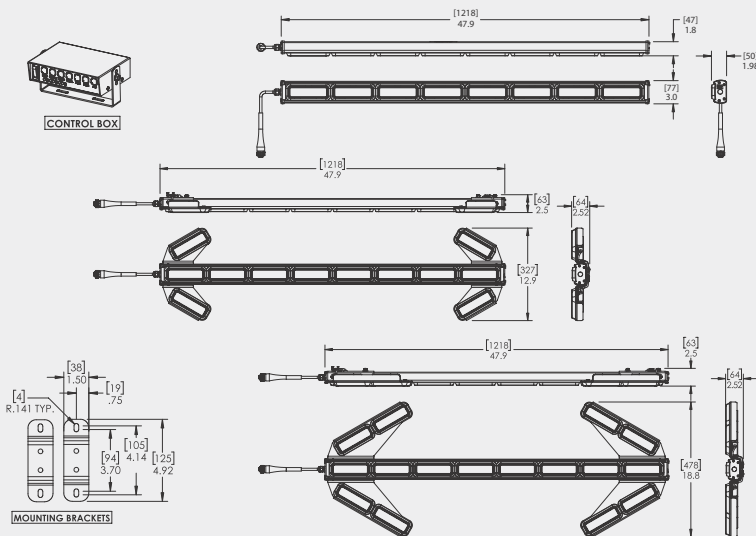

WARNING & HAZARD

LED TRAFFIC DIRECTORS

Directors, Arrows

►► NOW AVAILABLE!

FEATURES & BENEFITS

- Made from durable extruded aluminum — Traffic Directors will not warp or bend
- Micro-processor control unit offers four modes with distinctive flash options
- Front load for easy replacement of individual heads
- Modes: left arrow, right arrow, center out, and warn (alternating)
- Ships complete with back lit control unit, attached quick-disconnect wire harness (15' standard), L-brackets, hardware, and instructions
- 5 year warranty

78200	78210	78270
Voltage: 12 VDC	Voltage: 12 VDC	Voltage: 12 VDC
Amp Draw: 2.4 amps @ 12 VDC	Amp Draw: 3.6 amps @ 12 VDC	Amp Draw: 4.8 amps @ 12 VDC

PART #	DESCRIPTION
78200	LED Traffic Director
78210	Small LED Traffic Director with Arrow
78270	Large LED Traffic Director with Dual Lamp Arrow
SERVICE PARTS	
98333	Replacement Module for Traffic Director (78200, 78210, 78270)
66650	10' Extension Cable
66660	20' Extension Cable
66670	40' Extension Cable
98522	Control Box