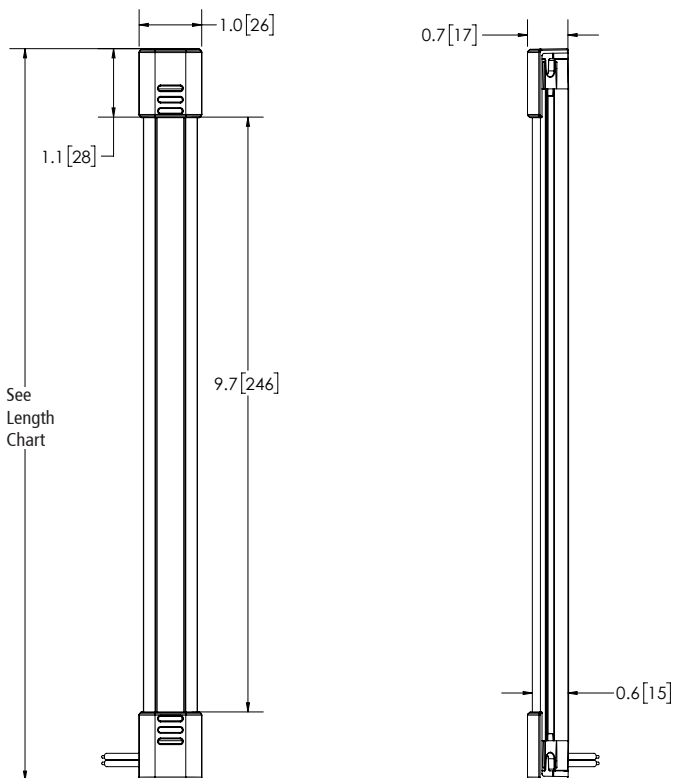

CW0800 SERIES 90° CORNER MOUNT

CW0800

The CW0800 series thin corner LED interior or exterior lights are ideal for a wide variety of applications, particularly where a high-output light is required and space is limited. These 12-24V lights feature an aluminum frame to withstand harsh environments as well as waterproof and vibration resistant design.

VOLTS	12-24V
DIMS	0.69" H x 0.69 D 17mm H x 17mm D
CERTS	R10, IP67, RoHS
DETAILS	<ul style="list-style-type: none"> ▪ Flood ▪ Attractive gray end caps (included) to protect mounting hardware ▪ Extruded aluminum frame to withstand harsh environments ▪ Waterproof for interior or exterior use ▪ Low profile and vibration resistant

MODEL	LENGTH	TYPE	LUMENS (RAW)	AMPS
CW0800	11.6" 296mm	12 LED	200	0.2
CW0801	21.5" 546mm	24 LED	400	0.4
CW0802	31.5" 800mm	36 LED	600	0.6
CW0803	41.4" 1052mm	48 LED	770	0.8
CW0804	51.3" 1301mm	60 LED	960	1.0
CW0805	61.2" 1554mm	72 LED	1,200	1.1

Side view - 90° Corner mount