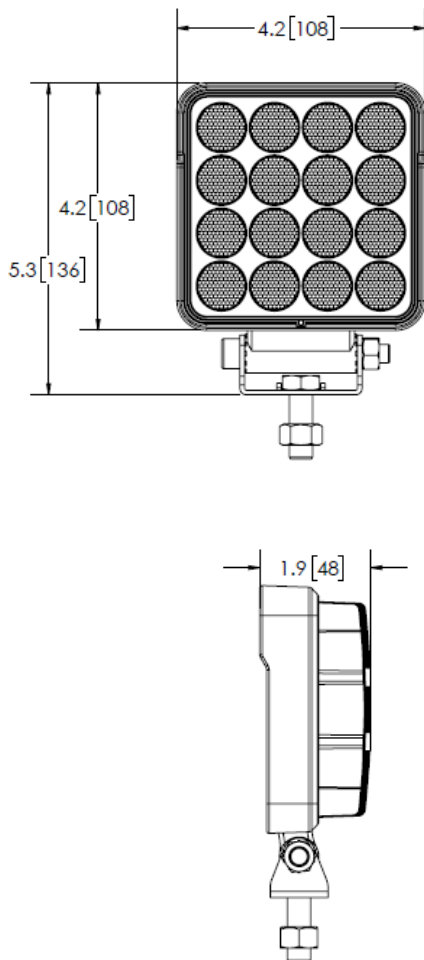

CW2421
SIXTEEN 3-WATT LEDS

This deceptively powerful flood light emits over 2,000 lumens over 500 feet. It installs easily with a one-bolt, stainless steel bracket and features an adjustable head, aluminum heatsink housing and a tough polycarbonate lens. The light operates in the 12-24 VDC range and it is suitable for a wide variety of applications.

VOLTS AMPS	12-24V 2.0A
DIMS	4.2" H x 4.2" L x 1.9" D 108mm H x 108mm L x 48mm D
CERTS	CE, IP67, RoHS

DETAILS	<ul style="list-style-type: none"> Aluminum heatsink housing Stainless steel mounting bracket Polycarbonate lens Temperature range: -40°F to 149°F (-40°C to 65°C)
---------	--

MODEL	TYPE	LUMENS (RAW)
CW2421	Flood	2,400