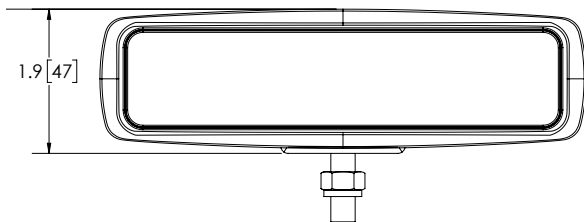

CW2441

COMPACT DESIGN

The CW2441 is a versatile LED worklight that can be mounted virtually anywhere on the vehicle or apparatus surface. Choose from flood or spot beam configurations to illuminate the scene or locate equipment. Although measuring just over six inches in length, the CW2441 is designed to resist weather and operate under extreme conditions with aluminum heatsink housing and a tough polycarbonate lens.

VOLTS AMPS	12-24V 1.2A
DIMS	1.9" H x 6.3" L x 2.5" D 47mm H x 160mm L x 63mm D
CERTS	IP67

DETAILS	<ul style="list-style-type: none"> ▪ Clear polycarbonate lens ▪ Six 3-watt LEDs ▪ Aluminum heat sink housing
---------	---