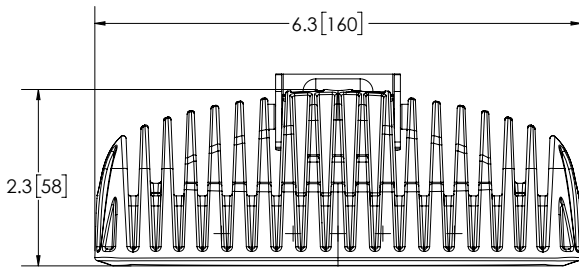

CW2441

COMPACT DESIGN

The CW2441 is a versatile LED worklight that can be mounted virtually anywhere on the vehicle or apparatus surface. Choose from flood or spot beam configurations to illuminate the scene or locate equipment. Although measuring just over six inches in length, the CW2441 is designed to resist weather and operate under extreme conditions with aluminum heatsink housing and a tough polycarbonate lens.

VOLTS AMPS	12-24V 1.2A
DIMS	1.9" H x 6.3" L x 2.5" D 47mm H x 160mm L x 63mm D
CERTS	IP67

DETAILS	<ul style="list-style-type: none"> ▪ Clear polycarbonate lens ▪ Six 3-watt LEDs ▪ Aluminum heat sink housing
---------	---

MODEL	TYPE	LUMENS (RAW)
CW2441	Flood	750