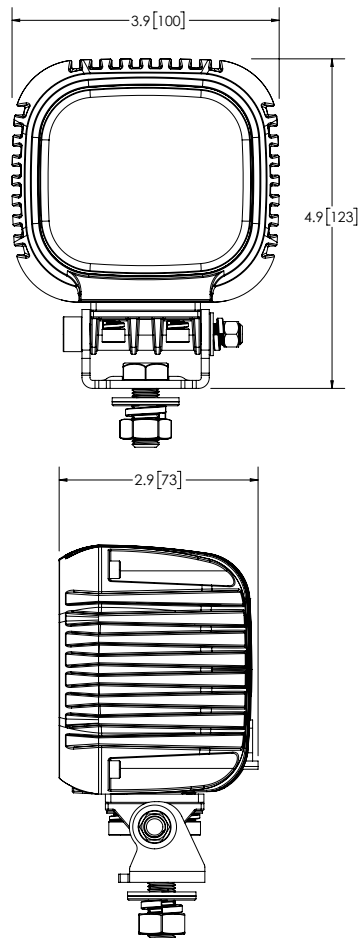

CW2605

NINE 7-WATT LEDs

DT04-2P
Female DEU
Mate: DT06-2S

Youtube.com/Code3Inc

Light up the scene with the compact but intense CW2605 worklight. It casts a wide beam with a softer, diffused glow that will illuminate the scene. A deutsch connector and multiple mounting options make this worklight perfect for a variety of applications. This LED model offers over 80,000 hours of maintenance-free life expectancy, draws a little over two amps and features a rugged design complete with built-in vent to prevent fogging.

VOLTS AMPS	12-24V 2.4A
DIMS	4.9" H x 3.9" L x 2.9" D 123mm H x 100mm L x 73mm D
CERTS	CE, IP67, RoHS
DETAILS	<ul style="list-style-type: none"> • Deutsch connector • Direct mount option • Built-in vent • Aluminum housing • Polycarbonate lens • Temperature range: -40°F to 149°F (-40°C to 65°C)

MODEL	TYPE	LUMENS (RAW)
CW2605	Flood	2,875