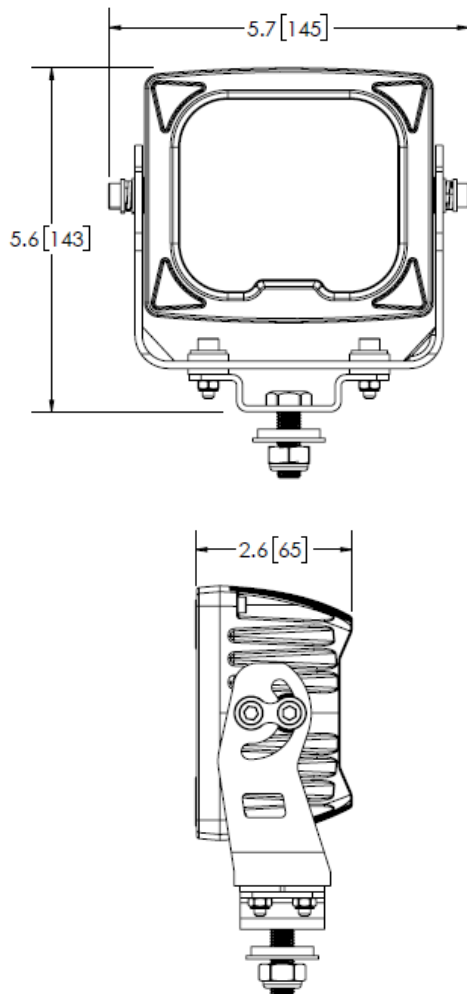

CW4020

THIRTY-SIX 1.2-WATT LEDS

DT04-2P
Female DEU
Mate: DT06-2S

Youtube.com/Code3Inc

The CW4020 worklight features a heated lens and built-in vent to combat the harshest weather and environmental conditions. It easily installs with a one-bolt mount and deutsch connector. It offers an adjustable, tilting head to provide a powerful flood beam wherever it is needed most.

VOLTS AMPS	12-24V 4.5A	
DIMS	5.6" H x 5.7" L x 2.6" D 143mm H x 145mm L x 65mm D	
CERTS	CE, R10, CISPR 25, IP67, IP69K, RoHS	
DETAILS	<ul style="list-style-type: none"> ▪ Deutsch connector ▪ Heavy-duty mount with 180-degree angle ▪ Built-in vent ▪ Aluminum housing ▪ Heated glass lens with automatic integration that turns on when ambient temperatures reach or get below (approximately) 35°F (2°C) 	
MODEL	TYPE	LUMENS (RAW)
CW4020	Flood	3,050