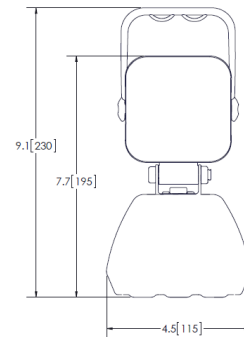

DISCLAIMER: Product performance and specifications are based upon evaluation of a fully-charged new battery. It is normal for all batteries to degrade and lose capacity over time.