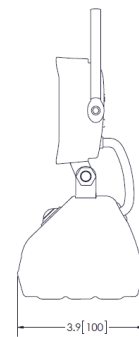

DISCLAIMER: Product performance and specifications are based upon evaluation of a fully-charged new battery. It is normal for all batteries to degrade and lose capacity over time.