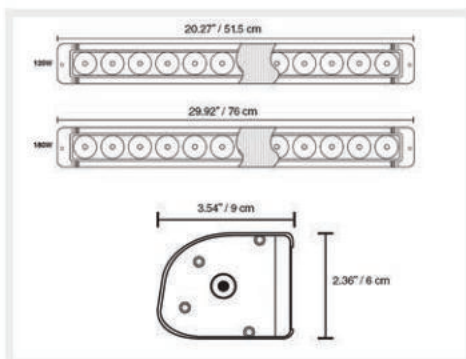

DT Connector Included

Relay Kit

SPECIFICATIONS	120 WATT	180 WATT
SKU	ORS-120W	ORS-180W
Dimensions/Size	20.27" x 2.36" x 3.54"	29.92" x 3.54" x 2.36"
Weight	8 pounds	10 pounds
Bulb Type	10W LED	10 W LED
LED Count	12 LED	18 LED
Lumens	9,600 LM	14,400 LM
Wattage	120 Watt	180 Watt
Voltage	9-60 VDC	9-60 VDC
Waterproof	IP67 Rated	IP67 Rated
Beam Pattern	Flood/Spot Combo	Flood/Spot Combo
Source Material	6063 Aluminum Profile	6063 Aluminum Profile
Package Contains	120W LED Lights, 2 Types of Mount Brackets, Relay Kit	180W LED Lights, 2 Types of Mount Brackets, Relay Kit

Available in Two Bracket