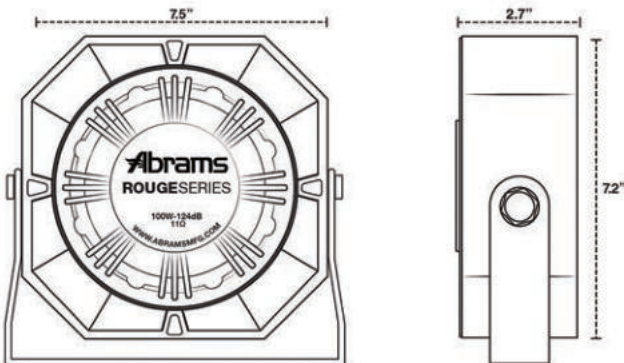

- Rugged Housing**
- Cost Effective**
- Easy Installation**
- Premium Line**

L-Shape Bracket

U-Shape Bracket

## SPECIFICATION

SKU	RGS-100
Product Dimensions	7.5" W x 7.2" H x 2.7" D
Item Weight	7 pounds
Voltage	12 Volts
Wattage	100 Watts
Waterproof	IP67 Rated
Packaging Contains	Speaker, Owner's Manual

U-Shape Bracket