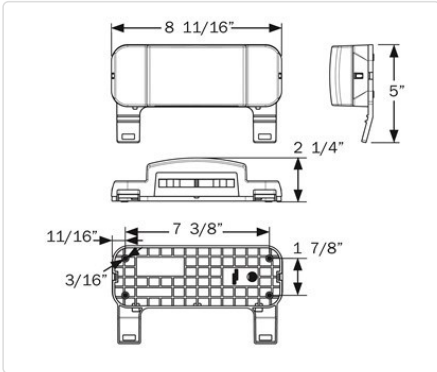

RVSTL0060/61 SERIES

RVSTL0061

LED RV combination tail light, driver side with license illuminator, white base

Polypack part no. RVSTL0061P

Color	Red
Diodes	5
Lumens	--
Mount	Surface
Connection	Hard Wired
Pack Qty	48
FMVSS	S2 T2 I6 A L
Housing Material	Plastic
Lens Material	Acrylic
Voltage	12V
Amp Draw	Stop 0.32/Tail 0.01
Warranty	Lifetime LED Warranty
Weight	0.513 lbs.
Size/Shape	Rectangular
Dimensions (W x H x D)	8.688 x 5.000 x 2.250

Accessories

Bulk	Description	Qty
RV60BK	Wedge base mounting bezel for RVST60/61, RVSTL60/61, and RVSTL0060/61 lights, white	100