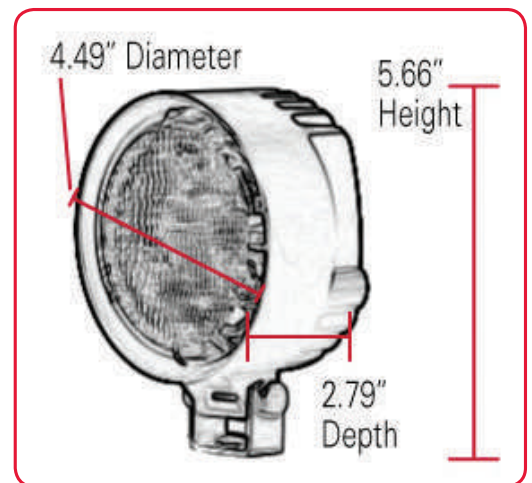

SYW SERIES - WORK LIGHTS - LED

Illuminator®

SYW SERIES

Specifications:

- Voltage: 12-48VDC
- Light Source: Par 36 LED
- # of LEDs: 6 Gen3 LEDs
- Light Output: 500 lumens (SYWLED500 models)
  1000 lumens (SYWLED1000 models)
- Current Draw: 1.3AMP@12.8V & .6AMP@25.6V & .3 AMP@51.2V (500 lumen models)
  2.0AMP@12.8V & 1.1AMP@25.6V & .6AMP@51.2V (1000 lumen models)
- Beam Pattern: Flood or Spot
- Color Temperature: 5700K
- Viewing Angle: Mounting bracket tilts forward or back 180° to angle the light where you need it
- Mounting Bracket: Stainless steel
- Lens: Polycarbonate
- Housing: Die cast metal
- Size: 4.49" Dia x 5.66" H x 2.79" D (measurement is with bracket)
- Operating Temperature: -40 to +65° C
- Features:
  - Made in USA
  - Long lasting life of 30,000+ hours
  - Waterproof o-ring sealed design protects the LEDs from dust, vibration and moisture
  - Premium optics that boost the LED power
- Warranty: 3 years

Certifications:

- IP67

Variations:

PART #	DESCRIPTION
SYWLED500-FL	Work light, LED, 500 lumen, Flood pattern
SYWLED500-SP	Work light, LED, 500 lumen, Spot pattern
SYWLED1000-FL	Work light, LED, 1000 lumen, Flood pattern
SYWLED1000-SP	Work light, LED, 1000 lumen, Spot pattern

APPLICATIONS:

US: 16355 South Lone Elm Road • Olathe, KS 66062 • USA
Canada: 1039 Cardiff Blvd. • Mississauga, Ontario L5S 1P4 • Canada

P: 913-780-1440 • TOLL FREE 800-447-3693 • F: 913-780-1427
E: info@superiorsignals.com • www.superiorsignals.com