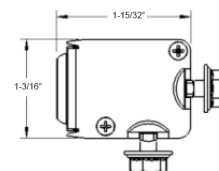

DLQS-76

- Ideal for front push bumpers, rear SUV or pickup truck windows, headache rack, and running board lights
- Dimensions:
 - (DLQS3-6) 19 1/4" L x 1 15/32" W x 1 3/16" H
 - (DLQS3-8) 25 1/2" L x 1 15/32" W x 1 3/16" H
 - (DLQS-4) 20 1/2" L x 1 15/32" W x 1 3/16" H
 - (DLQS-6) 30 39/64" L x 1 15/32" W x 1 3/16" H
 - (DLQS-8) 40 39/64" L x 1 15/32" W x 1 3/16" H
 - (DLQS-56) 56" L x 1 15/32" W x 1 3/16" H
 - (DLQS-76) 76" L x 1 15/32" W x 1 3/16" H
- Voltage: 10-16V DC
- Amp draw: 2 amps average (4 head) and (DLQS3 versions) 3 amps average (6 head) 4 amps average (8 head)
- Color combinations:
- Approvals: SAE Class I (A,B,C,R DLITS only)

TD77-2QS

Model Numbers/Descriptions:

DLQS3-6-**-3	19" Six LED heads, with traffic director function and 3' cable
DLQS3-6	19" Six LED heads, with traffic director function and 25' cable
DLQS3-8-**-3	25" Eight LED heads, with traffic director function and 3' cable
DLQS3-8	25" Eight LED heads, with traffic director function and 25' cable
DLQS-4	20.5" Four LED heads and 2' cable
DLQS-6	30.6" Six LED heads, with traffic director function and 25' cable
DLQS-6-AA-TD	30.6" Six LED heads, with traffic director function, TD77-2QS and 25' cable
DLQS-8	40.6" Eight LED heads, with traffic director function and 25' cable
DLQS-8-AA-TD	40.6" Eight LED heads, with traffic director function, TD77-2QS and 25' cable
DLQS-56	56" Six LED heads, with traffic director function and 25' cable
DLQS-76	76" Eight LED heads, with traffic director function and 25' cable