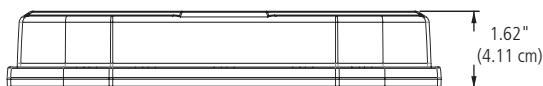

SPECIFICATIONS

Specifications

Amp Draw	Max 2.0 A (Total amp draw depends on flash pattern used)
Operating Voltage	12/24 Vdc
Number of Flash Patterns	25
Operating Temperature	-40°F to 149°F (-40°C to 65°C)
LED Count	4-LED per head, 6-head unit
LED Color Option	Amber, Blue, Green, Red, and White
Lens Color Option	Amber, Clear

Physical Specifications

	Permanent Mount	Magnet Mount	Suction Cup Mount
Length	10.21 in (25.93 cm)	10.21 in (25.93 cm)	10.21 in (25.93 cm)
Width	5.85 in (14.86 cm)	5.85 in (14.86 cm)	5.85 in (14.86 cm)
Height	1.62 in (4.11 cm)	1.92 in (4.87 cm)	2.08 in (5.28 cm)

Ship Weight

Permanent Mount	Magnet Mount	Suction Cup Mount
1.7 lbs (0.77 kg)	2.0 lbs (0.91 kg)	1.6 lbs (0.73 kg)

HOW TO ORDER

Single-Color, Permanent mount

HL10P-A	Amber dome, Amber LEDs
HL10PC-A	Clear dome, Amber LEDs
HL10PC-B	Clear dome, Blue LEDs
HL10PC-G	Clear dome, Green LEDs
HL10PC-R	Clear dome, Red LEDs
HL10PC-W	Clear dome, White LEDs

Single-Color, Magnet mount, cigarette plug, on/off switch

HL10M-A	Amber dome, Amber LEDs
HL10MC-A	Clear dome, Amber LEDs
HL10MC-B	Clear dome, Blue LEDs
HL10MC-G	Clear dome, Green LEDs
HL10MC-R	Clear dome, Red LEDs
HL10MC-W	Clear dome, White LEDs

Single-Color, Suction-cup mount, cigarette plug, on/off switch

HL10S-A	Amber dome, Amber LEDs
HL10SC-A	Clear dome, Amber LEDs
HL10SC-B	Clear dome, Blue LEDs
HL10SC-G	Clear dome, Green LEDs
HL10SC-R	Clear dome, Red LEDs
HL10SC-W	Clear dome, White LEDs