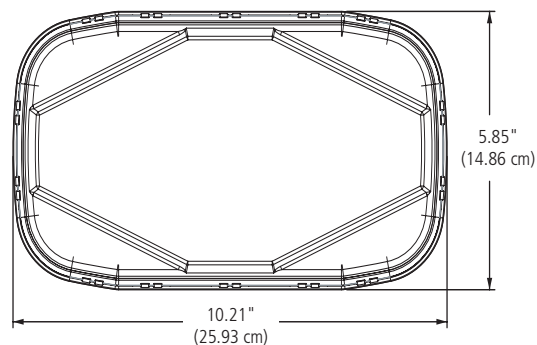

HOW TO ORDER

Single-Color, Permanent mount

HL10P-A	Amber dome, Amber LEDs
HL10PC-A	Clear dome, Amber LEDs
HL10PC-B	Clear dome, Blue LEDs
HL10PC-G	Clear dome, Green LEDs
HL10PC-R	Clear dome, Red LEDs
HL10PC-W	Clear dome, White LEDs

Single-Color, Magnet mount, cigarette plug, on/off switch

HL10M-A	Amber dome, Amber LEDs
HL10MC-A	Clear dome, Amber LEDs
HL10MC-B	Clear dome, Blue LEDs
HL10MC-G	Clear dome, Green LEDs
HL10MC-R	Clear dome, Red LEDs
HL10MC-W	Clear dome, White LEDs

Single-Color, Suction-cup mount, cigarette plug, on/off switch

HL10S-A	Amber dome, Amber LEDs
HL10SC-A	Clear dome, Amber LEDs
HL10SC-B	Clear dome, Blue LEDs
HL10SC-G	Clear dome, Green LEDs
HL10SC-R	Clear dome, Red LEDs
HL10SC-W	Clear dome, White LEDs

Split-Color, Permanent mount

HL10PC-AB	Clear dome, Amber/Blue LEDs
HL10PC-AG	Clear dome, Amber/Green LEDs
HL10PC-AR	Clear dome, Amber/Red LEDs
HL10PC-AW	Clear dome, Amber/White LEDs

Split-Color, Magnet mount, cigarette plug, on/off switch

HL10MC-AB	Clear dome, Amber/Blue LEDs
HL10MC-AG	Clear dome, Amber/Green LEDs
HL10MC-AR	Clear dome, Amber/Red LEDs
HL10MC-AW	Clear dome, Amber/White LEDs

Split-Color, Suction-cup mount, cigarette plug, on/off switch

HL10SC-AB	Clear dome, Amber/Blue LEDs
HL10SC-AG	Clear dome, Amber/Green LEDs
HL10SC-AR	Clear dome, Amber/Red LEDs
HL10SC-AW	Clear dome, Amber/White LEDs

HighLighter, Solaris and ROC (Reliable Onboard Circuitry) are trademarks of Federal Signal Corporation.

©2021 Federal Signal Corporation. M1504 | 12021