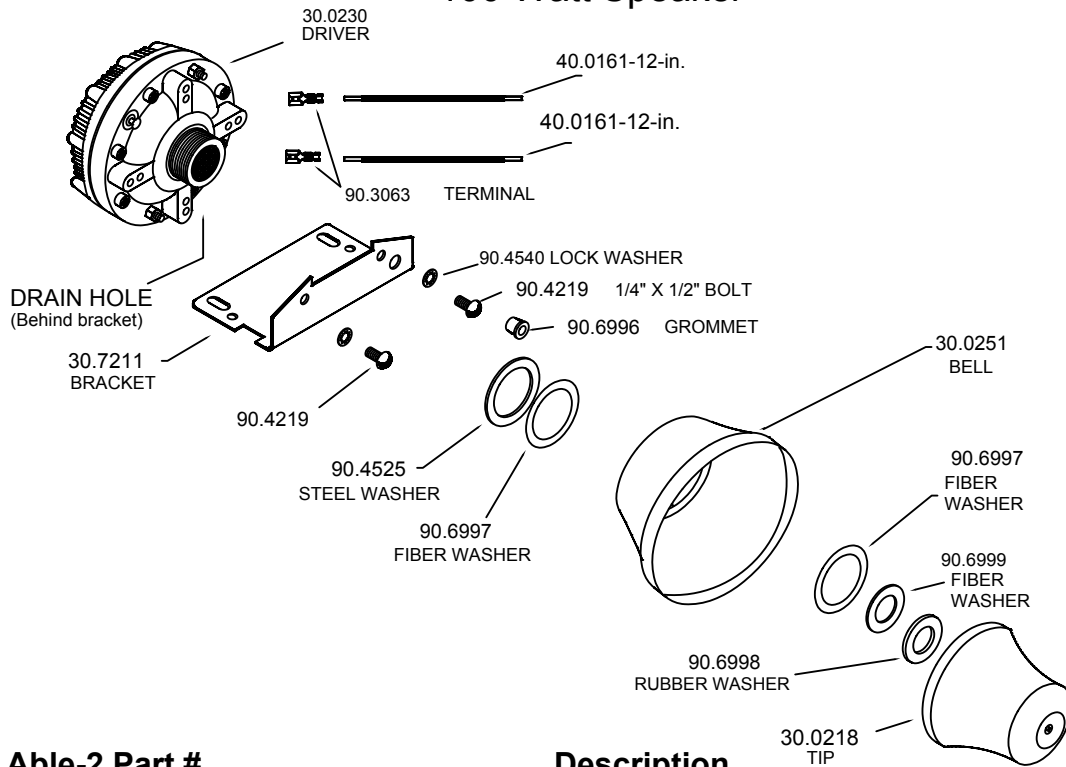

MODEL NO. 30.0219 100 Watt Speaker

Able-2 Part

30.7211
 30.0251
 30.0218
 30.0230
 30.0231 (not shown)
 40.0161
 90.3063
 90.4219
 90.4525
 90.4540
 90.6996
 90.6997
 90.6998
 90.6999

Description

Mounting Bracket
 Speaker Bell
 Tip
 Driver
 Replacement Voice Coil
 1'-16 Ga. GPT Wire
 Terminal
 1/ 4" x 1/ 2" Bolt
 1 7/ 8" x 1 3/ 8" Steel Washer
 Lock Washer
 Snap-in Grommet
 1 7/ 8" x 1 3/ 8" Fiber Washer
 1 5/ 16" x 3/ 4" Rubber Washer
 1 5/ 16" x 3/ 4" Fiber Washer

IMPORTANT NOTE: WARRANTY DOES NOT COVER WATER DAMAGE

When mounting speaker, it is important to locate the drain hole at the bottom to allow for adequate drainage. If necessary, remove the driver from the bracket and rotate it. Failure to do so may cause water damage, resulting in speaker failure.